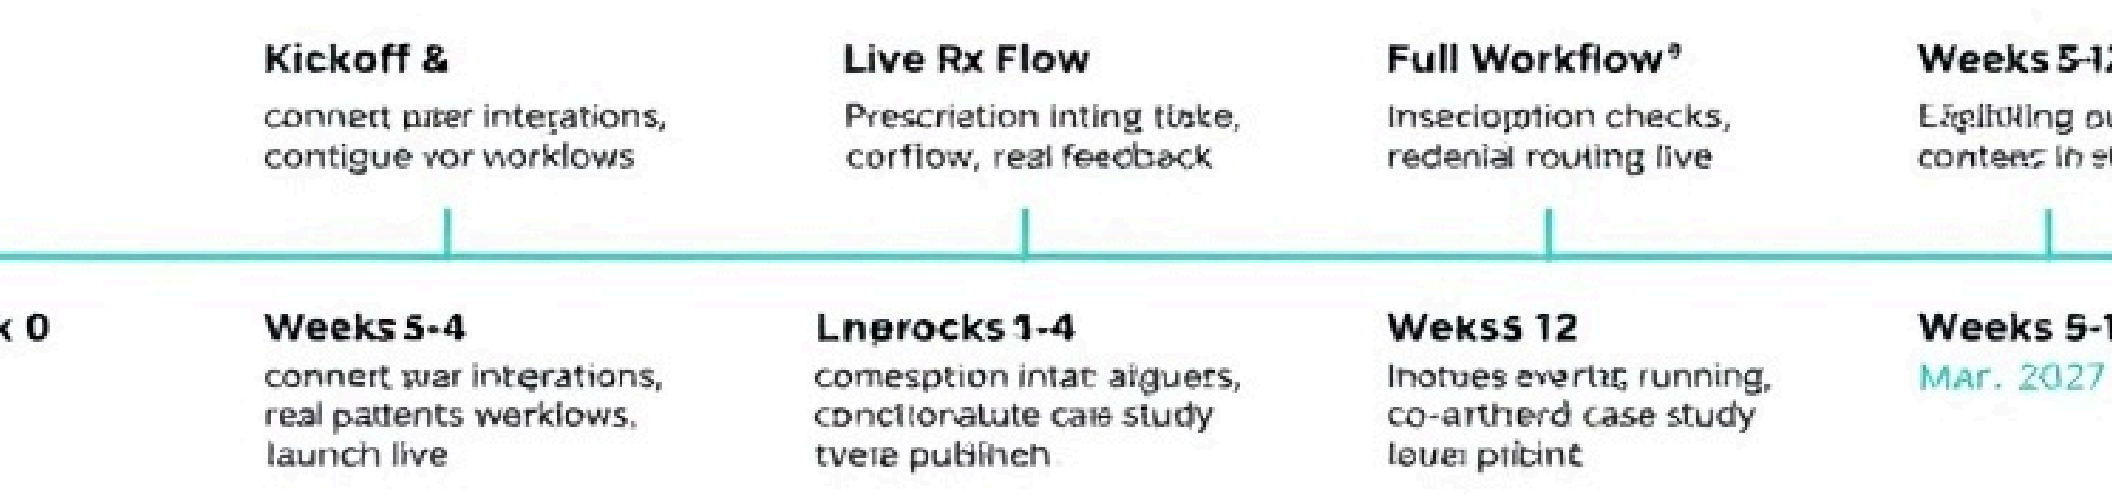

rially, patient

orting rundert

1 titles.

Real time eligibility net caree
wars compgrant thatarged
doat you rounda, expctive
nedijopien

1.122 Just Order

Moagreats

- Peturispole orders
vncfauts
- Larons cary ldetes
- Acoringe-king orders
- Actives, no lapss

F yur. ritne wfek werk ctrest
mane Inctumnce templates
presubmission

Denial Workflow

Recurring-PARC o
routing, mont str
orders, comparer

CARC/RARC It lin
appeal template

CIARC Vorfflow
endemen note
appeal template
resubmission

sriotRelay Pilot Program: Bodyne & Full Workflows

About the Founder

Anthony Schuler

Founder, Schuler

Bio:

20+ years in DME operations, Built Zynitell through a great growth strategy, and successful implementation of SIM ARR, Inventory Control (O ARR) and successful management, founding member of the management and management of seating error, awarded Pinnacle 2000 patients across 17 states.

Deep expertise in differentiator Medical Plus and reformation department, and the operational complexity, and the: His operational keepass, 500+ million results SM, DME operations, highly successful. "Direct access: Direct access built system." "Direct access to the Port will be complete."